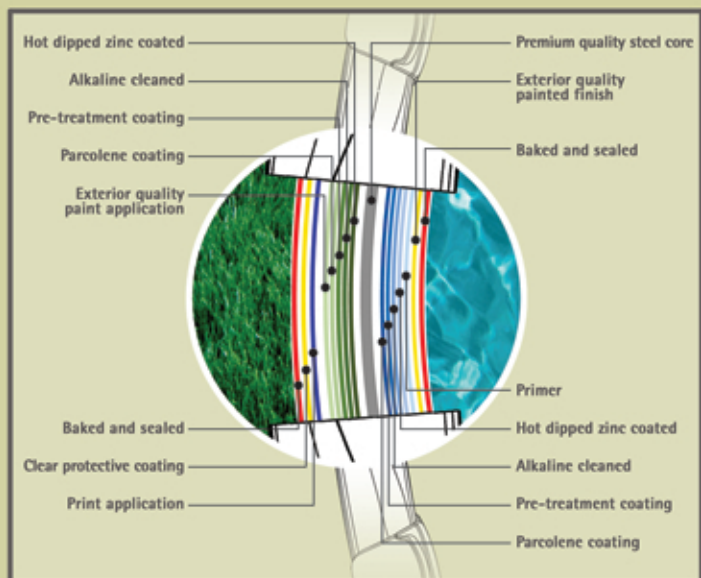

SYNFLEX RESIN

All the Sentinelle resin pool structure components are made of 100% Synflex resin, a new generation of reinforced and improved polypropylene synthetic resin with ultraviolet stabilizer and antistatic. Developed in Canada, it is specially designed to resist all environmental factors.

AVAILABLE COLORS AND SIZES

Color

Pearl

Round 54" height (True size)

15' 18' 21' 24' 27' 30' 33'

Oval 54" height

15'x28' 15'x33' 16'x25' 16'x32'
18'x34' 18'x36' 21'x43'

FEATURES

WALL TREATMENT

Real fortress, the wall is made from alkaline cleaned steel with hot dipped galvanized coating especially treated for durability for years of dependable corrosion free use. Treated with 14 coatings and made from corrugated steel increasing its strength and resistance to resist all environmental factors and shocks. Duratex 2000® plastic coating developed for the automobile industry will preserve the look of the wall; pool main component. Inner surface of the wall is treated with a special polyester resin coating resisting humidity and chemical infiltrations between the wall and the liner.

Outside connectors:

They perfectly adjusts to the upright heads while insuring the pool with a circular orientation.

Top tracks:

Top tracks are 1-1/4 inch wide. They safely secure the vinyl liner in position and stabilize the wall while insuring its constant circular orientation.